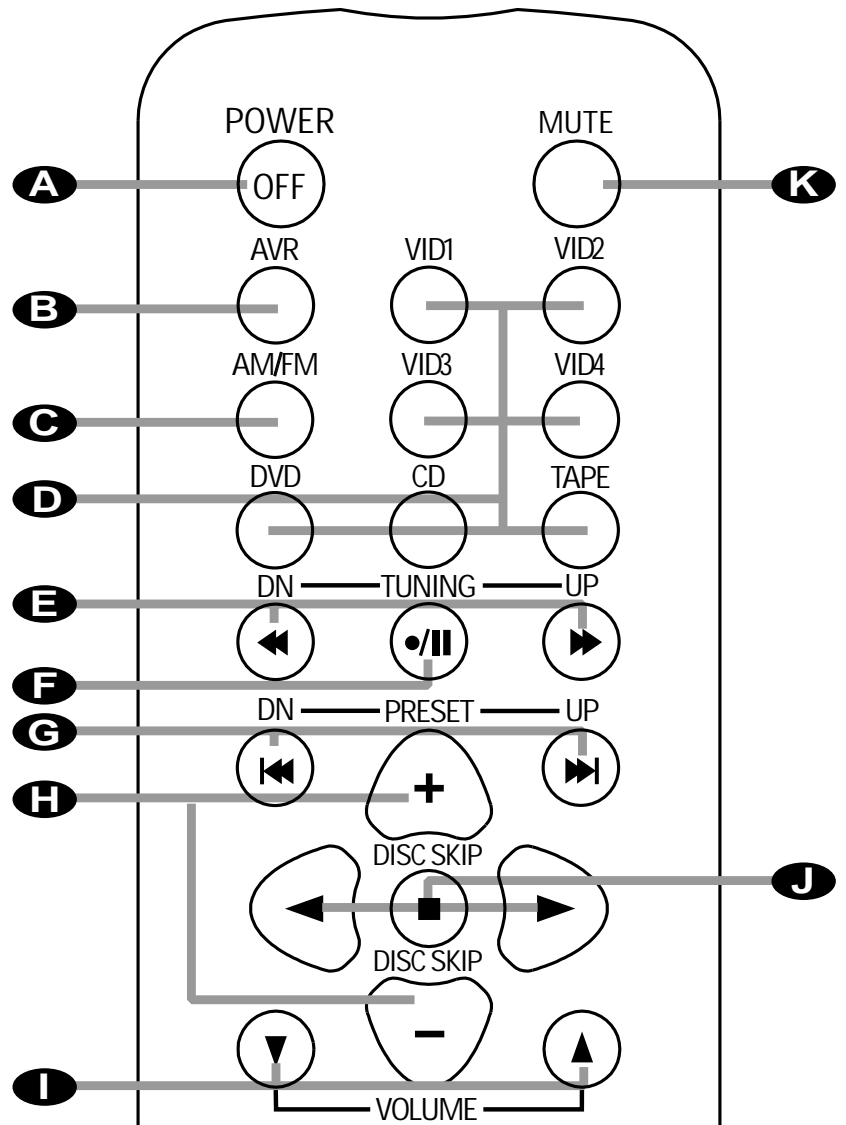

# DPR 1005 ZONE II REMOTE CONTROL FUNCTIONS

- A** Power Off Button
- B** AVR Selector Button
- C** AM/FM Tuner Selector
- D** Input Selectors
- E** Tuning Up/Down – Fast Play Buttons
- F** Record/Pause Button
- G** Preset Up/Down – Track Skip Buttons
- H** Disc Skip Buttons
- I** Volume Up/Down Buttons
- J** Play Forward/Reverse/Stop Buttons
- K** Mute Button